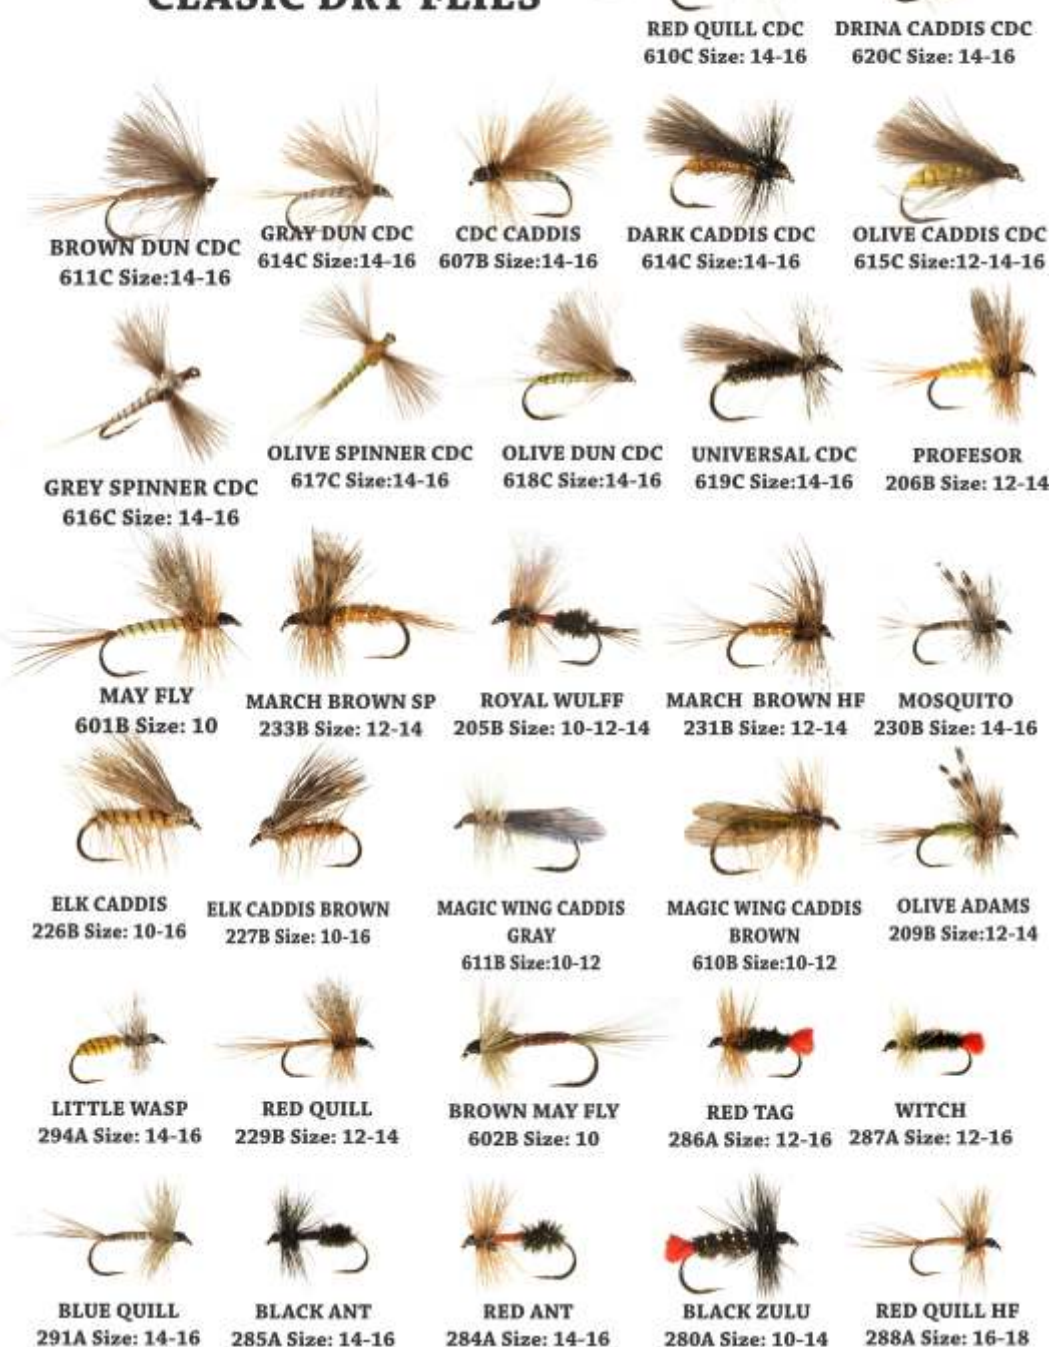

BLACK FLY
1056D Size: 10-12

FIRE FLY
1073 Size: 10-12

DADDY DARK
1064C Size 12

DADDY LONG LEGGS
1065C Size 12

HAWTHORN
1068C Size 12

DRAGON FLY
1069C Size 12

YELLOW MAY FLY
1091D Size: 10-12

LIGHT MAY FLY
1092D Size: 10

CRICKET
1083D Size 10

WASP HF
1108B Size: 8-10-12

RED BUTT ANT
1109B Size: 8-10-12

RED BUTT
1101B Size:10-12

LADY BUG
1102C Size: 12-14

BLACK ANT HF
1103B Size: 14-16

LITTLE WASP
1105B Size: 14-16

CINNAMON ANT HF
1106B Size: 14-16

BROWN ANT HF
1107B Size: 14-16

LIGHT CADDIS
1040C Size 10-12

BROWN CADDIS
1041C Size: 10-12

DARK CADDIS
1042C Size: 10-12

NISHAVA WITCH
1121B Size: 10-12-14

FLASHBACK WITCH
1122C Size: 10-12

BAMBOLA
1124C Size: 8-10

COCHAPER
1125C Size: 8-10

PEACOCK BETTLE
1074C Size: 10-12

Vanla Fly Fishing

CLASIC WET FLIES

CLASIC DRY FLIES

Vania Fly Fishing

WORLD UNIQUE FLY TYING MATERIALS

MAYFLY REALISTIC FOAM BODIES WITH TAILS