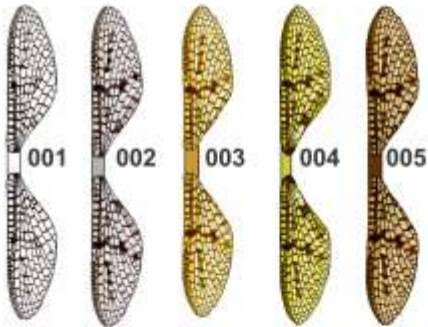

MAY FLY WINGS - RMW